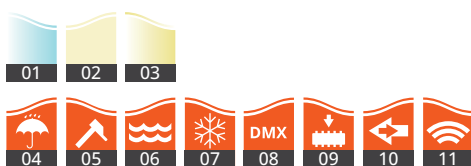

IN 173

Sophisticated design makes for easy beam angle adjustments, Excellent glare control via louver, The compact structure provides easy installation and maintenance.

SPECIFICATION

MODEL	UNDER WAVE IN 173
OPERATING VOLTAGE	24V DC
POWER CONSUMPTION	9W
LED TYPE	High Power LED
COLOUR TEMP OPTION	2700K, 3000K, 4000K, 5000K
CRI	80min
PRODUCT EFFICIENCY	81lm/W@3000K
FULL WIDTH AT HALF MAXIMUM (OPTICS)	15°, 20°, 30°, 45°
MATERIAL	Aluminum + Stainless Steel 316L + Tempered Glass
AMBIENT OPERATING TEMPERATURE	-20°C ~ +55°C
LUMEN MAINTENANCE	50,000 hours/L70 at 25°C
DIMENSIONS	Ø173*150 (H)mm
CABLE LENGTH	300mm
CONTROL SYSTEM	ON/OFF, 0-10V Dim
IP RATING	IP67
IK RATING	IK10

FEATURES & OPTIONS

- | | |
|-----------------|-------------------|
| 01. CW | 07. POLAR |
| 02. NW | 08. DMX |
| 03. WW | 09. RFU |
| 04. IP67 | 10. RDM |
| 05. IK10 | 11. WIRELESS DATA |
| 06. ANTI-SALINE | |

DIMENSIONS

Pre installation Kit

Honey Comb (HC)

*all units are in mm

OPTIC SELECTION

20°

LED	Lumens	Watts	Efficacy
WHITE	756.86	9.30	81.38

CenterBeamLux	Illuminance at Distance
4771.44 lx	0.5 m
1192.86 lx	1.7 m
530.16 lx	2.5 m
298.21 lx	3.3 m
190.86 lx	4.2 m
132.54 lx	5.0 m