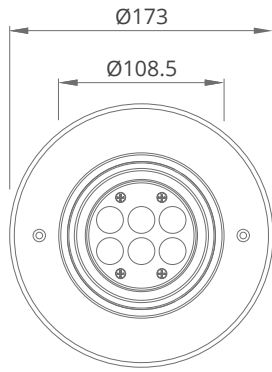

IN 173

Sophisticated design makes for easy beam angle adjustments, Excellent glare control via louver, The compact structure provides easy installation and maintenance.

SPECIFICATION

MODEL	UNDER WAVE IN 173
OPERATING VOLTAGE	24V DC
POWER CONSUMPTION	9W
LED TYPE	High Power LED
COLOUR TEMP OPTION	2700K, 3000K, 4000K, 5000K
CRI	80min
PRODUCT EFFICIENCY	81lm/W@3000K
FULL WIDTH AT HALF MAXIMUM (OPTICS)	15°, 20°, 30°, 45°
MATERIAL	Aluminum + Stainless Steel 316L + Tempered Glass
AMBIENT OPERATING TEMPERATURE	-20°C ~ +55°C
LUMEN MAINTENANCE	50,000 hours/L70 at 25°C
DIMENSIONS	Ø173*150 (H)mm
CABLE LENGTH	300mm
CONTROL SYSTEM	ON/OFF, 0-10V Dim
IP RATING	IP67
IK RATING	IK10

FEATURES & OPTIONS

- | | |
|-----------------|-------------------|
| 01. CW | 07. POLAR |
| 02. NW | 08. DMX |
| 03. WW | 09. RFU |
| 04. IP67 | 10. RDM |
| 05. IK10 | 11. WIRELESS DATA |
| 06. ANTI-SALINE | |

DIMENSIONS

Pre installation Kit

Honey Comb (HC)

*all units are in mm

OPTIC SELECTION

20°

LED	Lumens	Watts	Efficacy
WHITE	756.86	9.30	81.38

CenterBeamLux	Illuminance at Distance
4771.44 lx	0.5 m
1192.86 lx	1.7 m
530.16 lx	2.5 m
298.21 lx	3.3 m
190.86 lx	4.2 m
132.54 lx	5.0 m