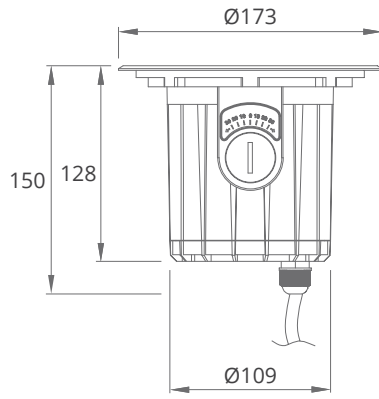

IN 173

Sophisticated design makes for easy beam angle adjustments, Excellent glare control via louver, The compact structure provides easy installation and maintenance.

SPECIFICATION

MODEL	UNDER WAVE IN 173
OPERATING VOLTAGE	24V DC
POWER CONSUMPTION	9W
LED TYPE	High Power LED
COLOUR TEMP OPTION	2700K, 3000K, 4000K, 5000K
CRI	80min
PRODUCT EFFICIENCY	81lm/W@3000K
FULL WIDTH AT HALF MAXIMUM (OPTICS)	15°, 20°, 30°, 45°
MATERIAL	Aluminum + Stainless Steel 316L + Tempered Glass
AMBIENT OPERATING TEMPERATURE	-20°C ~ +55°C
LUMEN MAINTENANCE	50,000 hours/L70 at 25°C
DIMENSIONS	Ø173*150 (H)mm
CABLE LENGTH	300mm
CONTROL SYSTEM	ON/OFF, 0-10V Dim
IP RATING	IP67
IK RATING	IK10

FEATURES & OPTIONS

- | | |
|-----------------|-------------------|
| 01. CW | 07. POLAR |
| 02. NW | 08. DMX |
| 03. WW | 09. RFU |
| 04. IP67 | 10. RDM |
| 05. IK10 | 11. WIRELESS DATA |
| 06. ANTI-SALINE | |

DIMENSIONS

Pre installation Kit

Honey Comb (HC)

*all units are in mm

OPTIC SELECTION

20°

LED	Lumens	Watts	Efficacy
WHITE	756.86	9.30	81.38

CenterBeamLux	Illuminance at Distance
4771.44 lx	0.5 m
1192.86 lx	1.7 m
530.16 lx	2.5 m
298.21 lx	3.3 m
190.86 lx	4.2 m
132.54 lx	5.0 m

■ Ver. Spread: 22.3° ■ Horiz. Spread: 23.1°

30°

LED	Lumens	Watts	Efficacy
WHITE	634.50	9.00	70.50

CenterBeamLux	Illuminance at Distance
2450.07 lx	0.5 m
612.52 lx	1.7 m
272.23 lx	2.5 m
153.13 lx	3.3 m
98.00 lx	4.2 m
68.06 lx	5.0 m