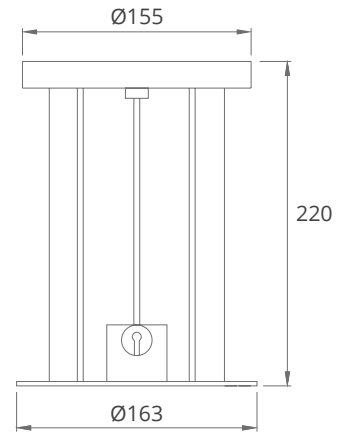

IN 173

Sophisticated design makes for easy beam angle adjustments, Excellent glare control via louver, The compact structure provides easy installation and maintenance.

SPECIFICATION

MODEL	UNDER WAVE IN 173
OPERATING VOLTAGE	24V DC
POWER CONSUMPTION	9W
LED TYPE	High Power LED
COLOUR TEMP OPTION	2700K, 3000K, 4000K, 5000K
CRI	80min
PRODUCT EFFICIENCY	81lm/W@3000K
FULL WIDTH AT HALF MAXIMUM (OPTICS)	15°, 20°, 30°, 45°
MATERIAL	Aluminum + Stainless Steel 316L + Tempered Glass
AMBIENT OPERATING TEMPERATURE	-20°C ~ +55°C
LUMEN MAINTENANCE	50,000 hours/L70 at 25°C
DIMENSIONS	Ø173*150 (H)mm
CABLE LENGTH	300mm
CONTROL SYSTEM	ON/OFF, 0-10V Dim
IP RATING	IP67
IK RATING	IK10

DIMENSIONS

Pre installation Kit

Honey Comb (HC)

*all units are in mm

OPTIC SELECTION

20°

LED	Lumens	Watts	Efficacy
WHITE	756.86	9.30	81.38

CenterBeamLux	Illuminance at Distance
4771.44 lx	0.5 m
1192.86 lx	1.7 m
530.16 lx	2.5 m
298.21 lx	3.3 m
190.86 lx	4.2 m
132.54 lx	5.0 m

■ Ver. Spread: 22.3° ■ Horiz. Spread: 23.1°

30°

LED	Lumens	Watts	Efficacy
WHITE	634.50	9.00	70.50

CenterBeamLux	Illuminance at Distance
2450.07 lx	0.5 m
612.52 lx	1.7 m
272.23 lx	2.5 m
153.13 lx	3.3 m
98.00 lx	4.2 m
68.06 lx	5.0 m